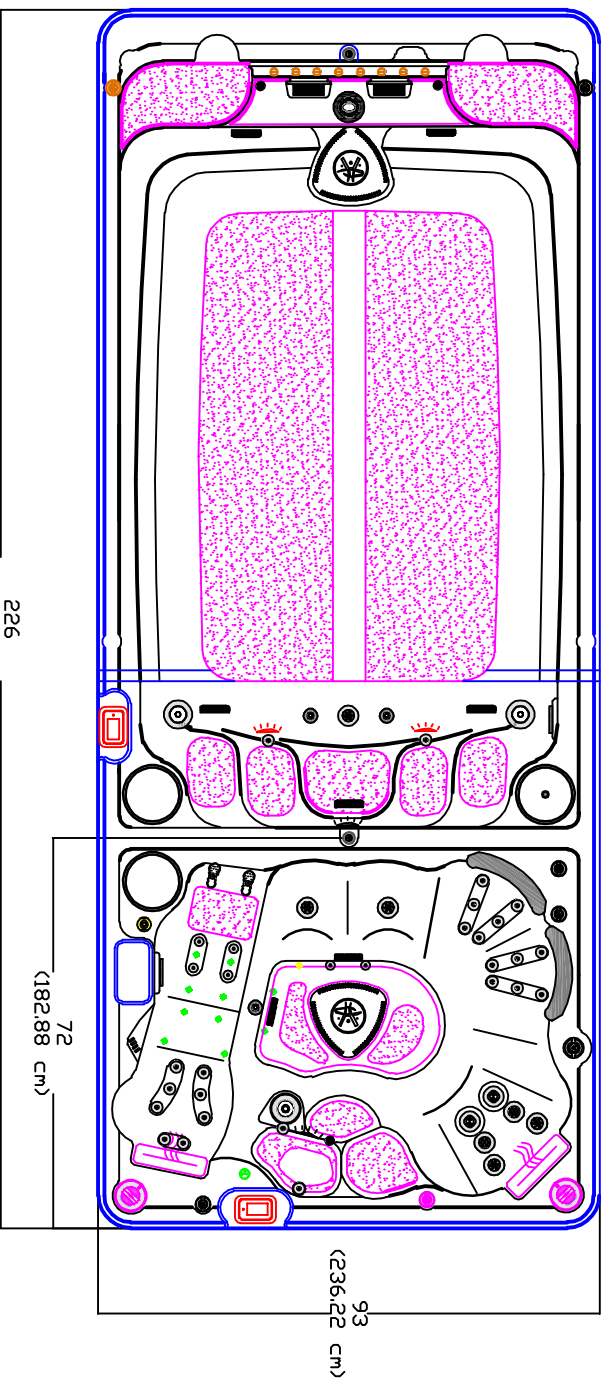

# 2020 AQUASPORT 19DTFX CROSS SECTION LAYOUT

NOTE:  
Dimensional tolerances are as follows due to variations in manufacturing:  
Length / Width / Height(s) +/- .50"  
Height Variance (side to side) +/- .12"