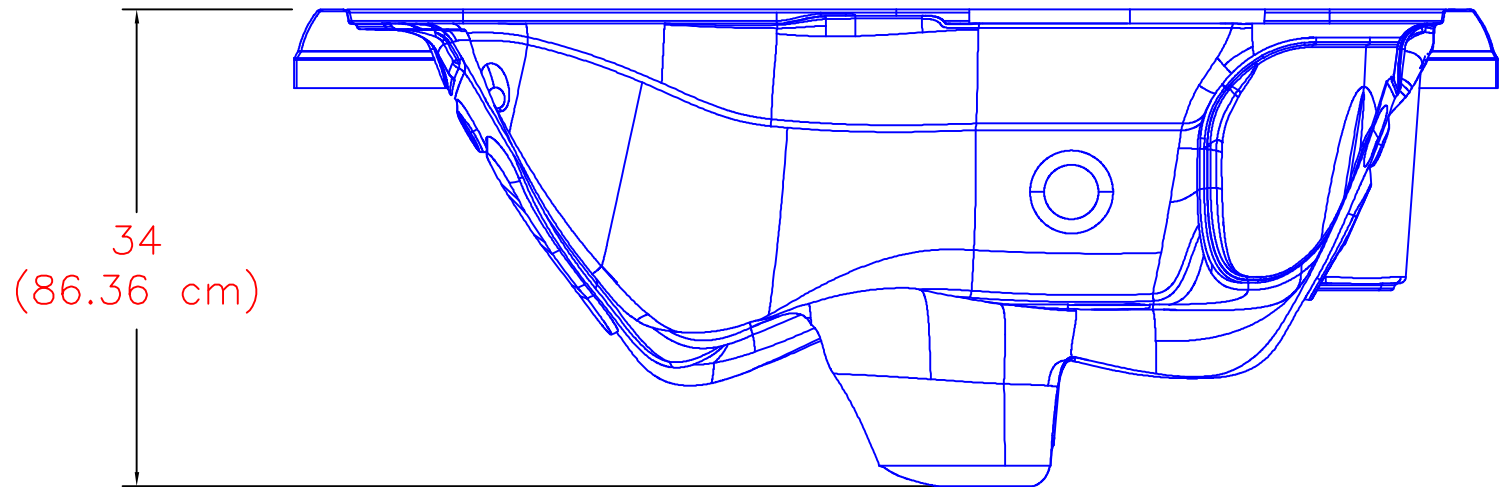

2020 SERENITY 4300
(31 actual jets)

NOTE:
Dimensional tolerances are as follows due to variations in manufacturing:
Length / Width / Height(s): +/- 3/8"
Height Variance (side to side): +/- 1/4"