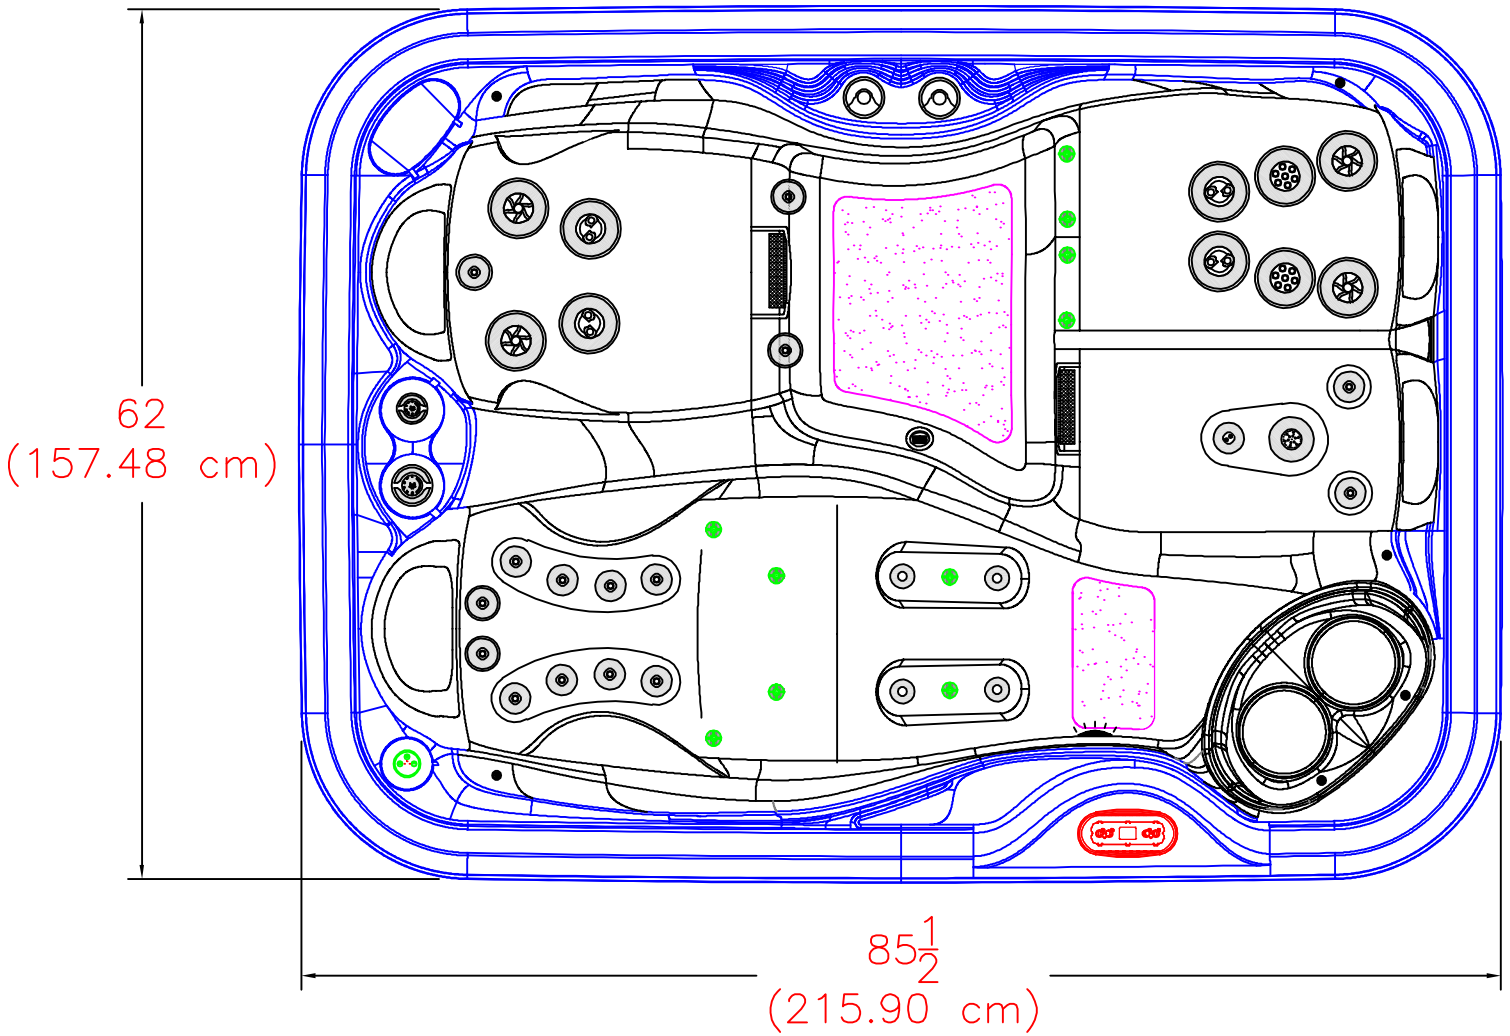

2020 SERENITY 4300
(31 actual jets)

NOTE:
Dimensional tolerances are as follows due to variations in manufacturing:
Length / Width / Height(s): +/- 3/8"
Height Variance (side to side): +/- 1/4"